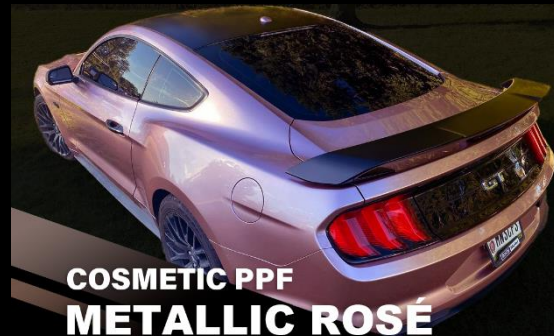

COSMETIC PPF METALLIC ROSÉ

HG-13
THIS PRECIOUS METALLIC ROSE SPEAKS VOLUMES OF ELEGANCE AND CLASS

WWW.FLEXISHIELDUSA.COM