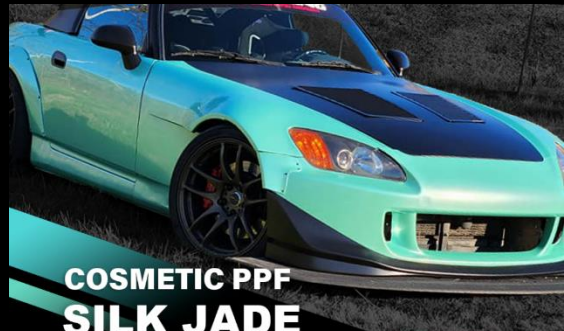

COSMETIC PPF SILK JADE

HG-18
JADE GREEN WITH A SPARKLING WHITE HIGHLIGHT

WWW.FLEXISHIELDUSA.COM